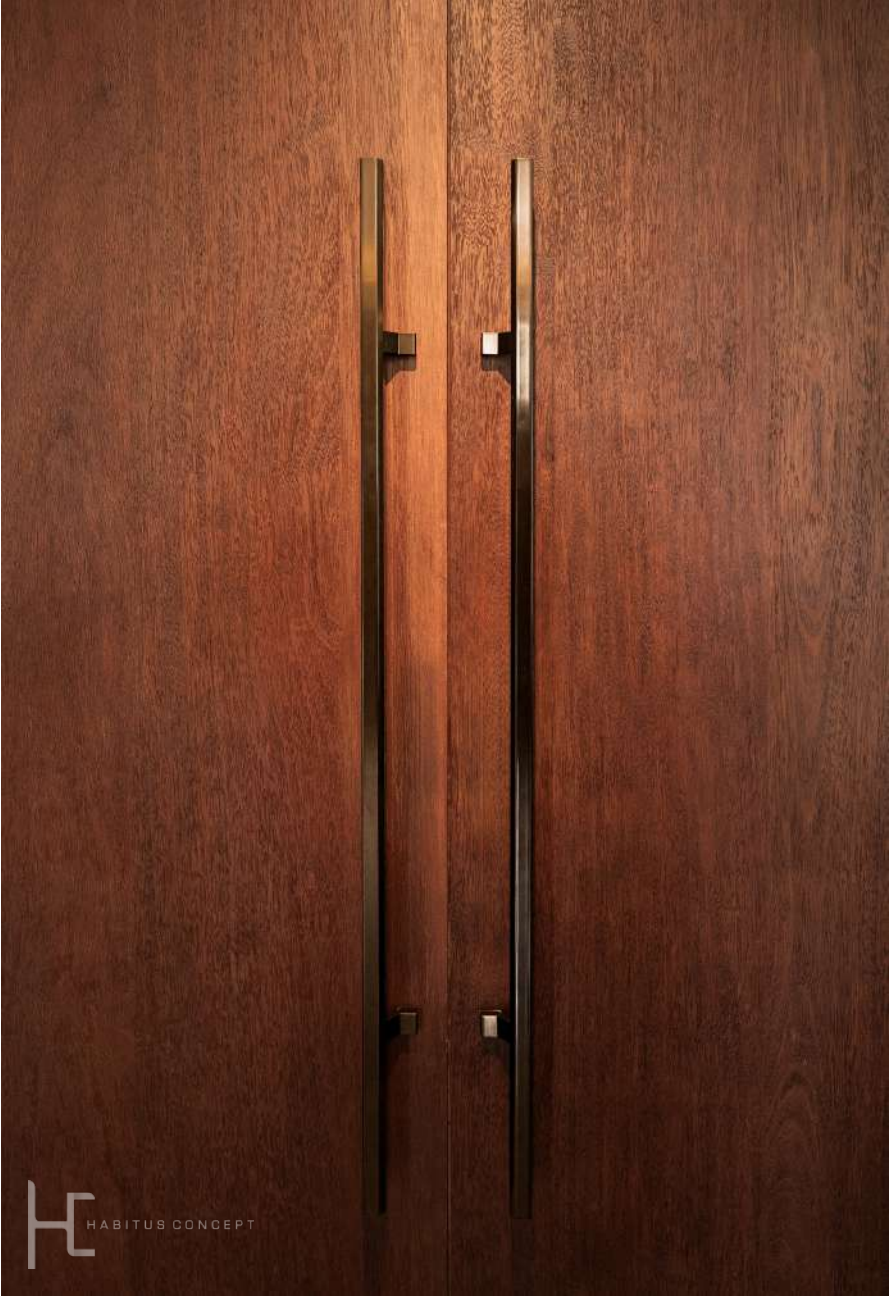

## The Rolleys Handle

Photo by Union Elmes Corporation, Japan

Pull Handle

Aluminum

H HABITUS CONCEPT

The Threadline Handle

Project by Genius Loci  
Senayan Residence, Jakarta

The Long Kazumi Handle