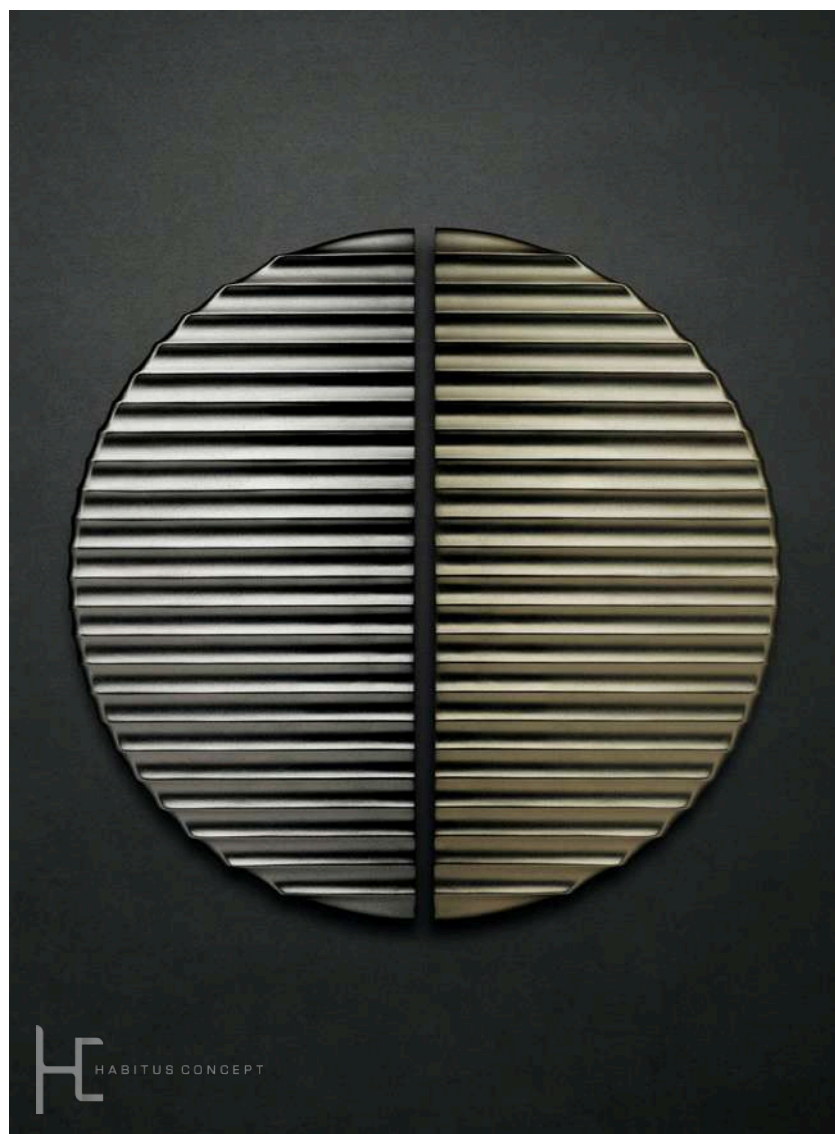

Kyoshi Handle