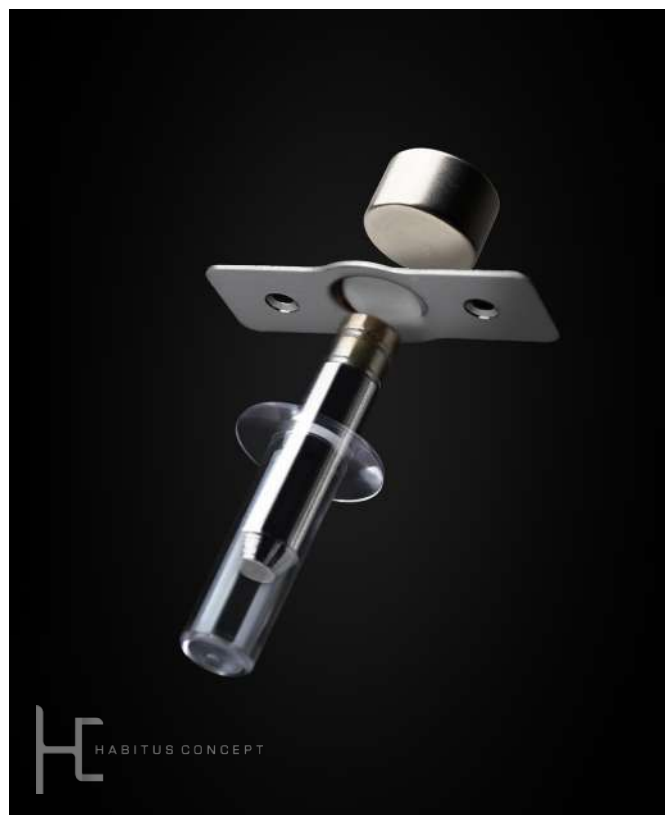

## Konner Axon

A concealed gravity pivot rated to 120 kg, AXON lifts and settles the door through a simple cam mechanism—an economical, reliable choice for everyday openings needing clean installation and consistent self-centering performance.

Konner Eclipse Glass-To-Wall Shower Hinge

Konner Eclipse Glass-To-Glass Shower Hinge

Konner Magneta Lockset

Konner Poma Door Stopper

## Konner Bolt Flushbolt