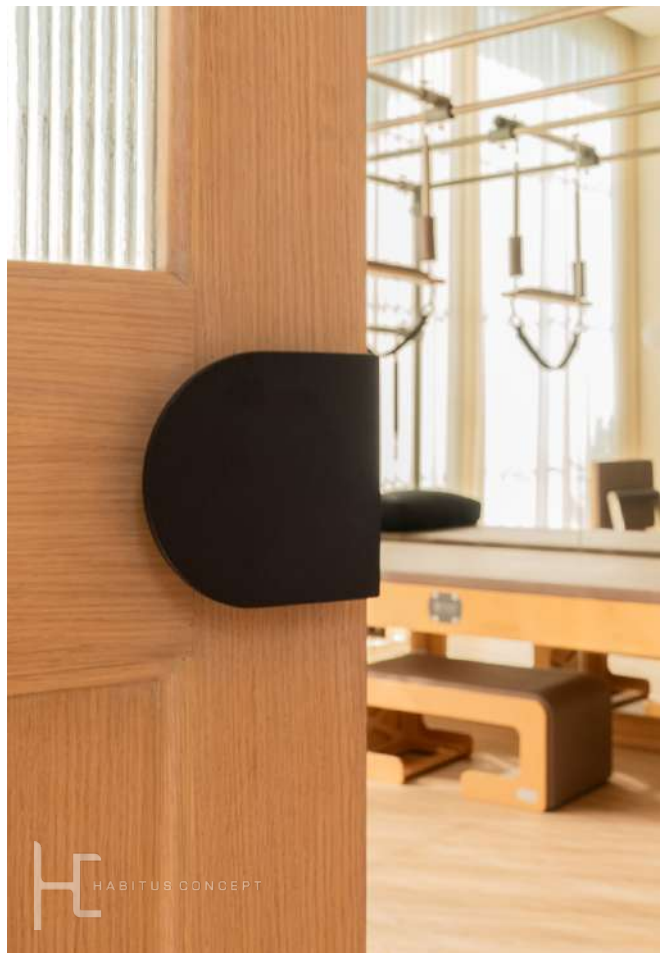

## The Ando Handle

Project by Align Architecture, Interior & Design  
Satelit Darmo, Surabaya

Pull Handle

Aluminium