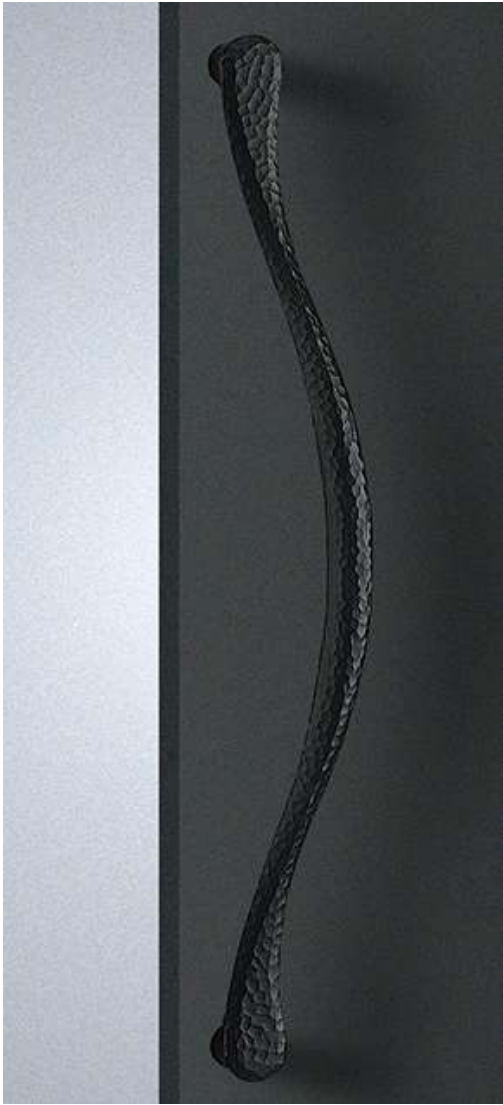

The Lotus Handle

Photo by Union Elmes Corporation, Japan