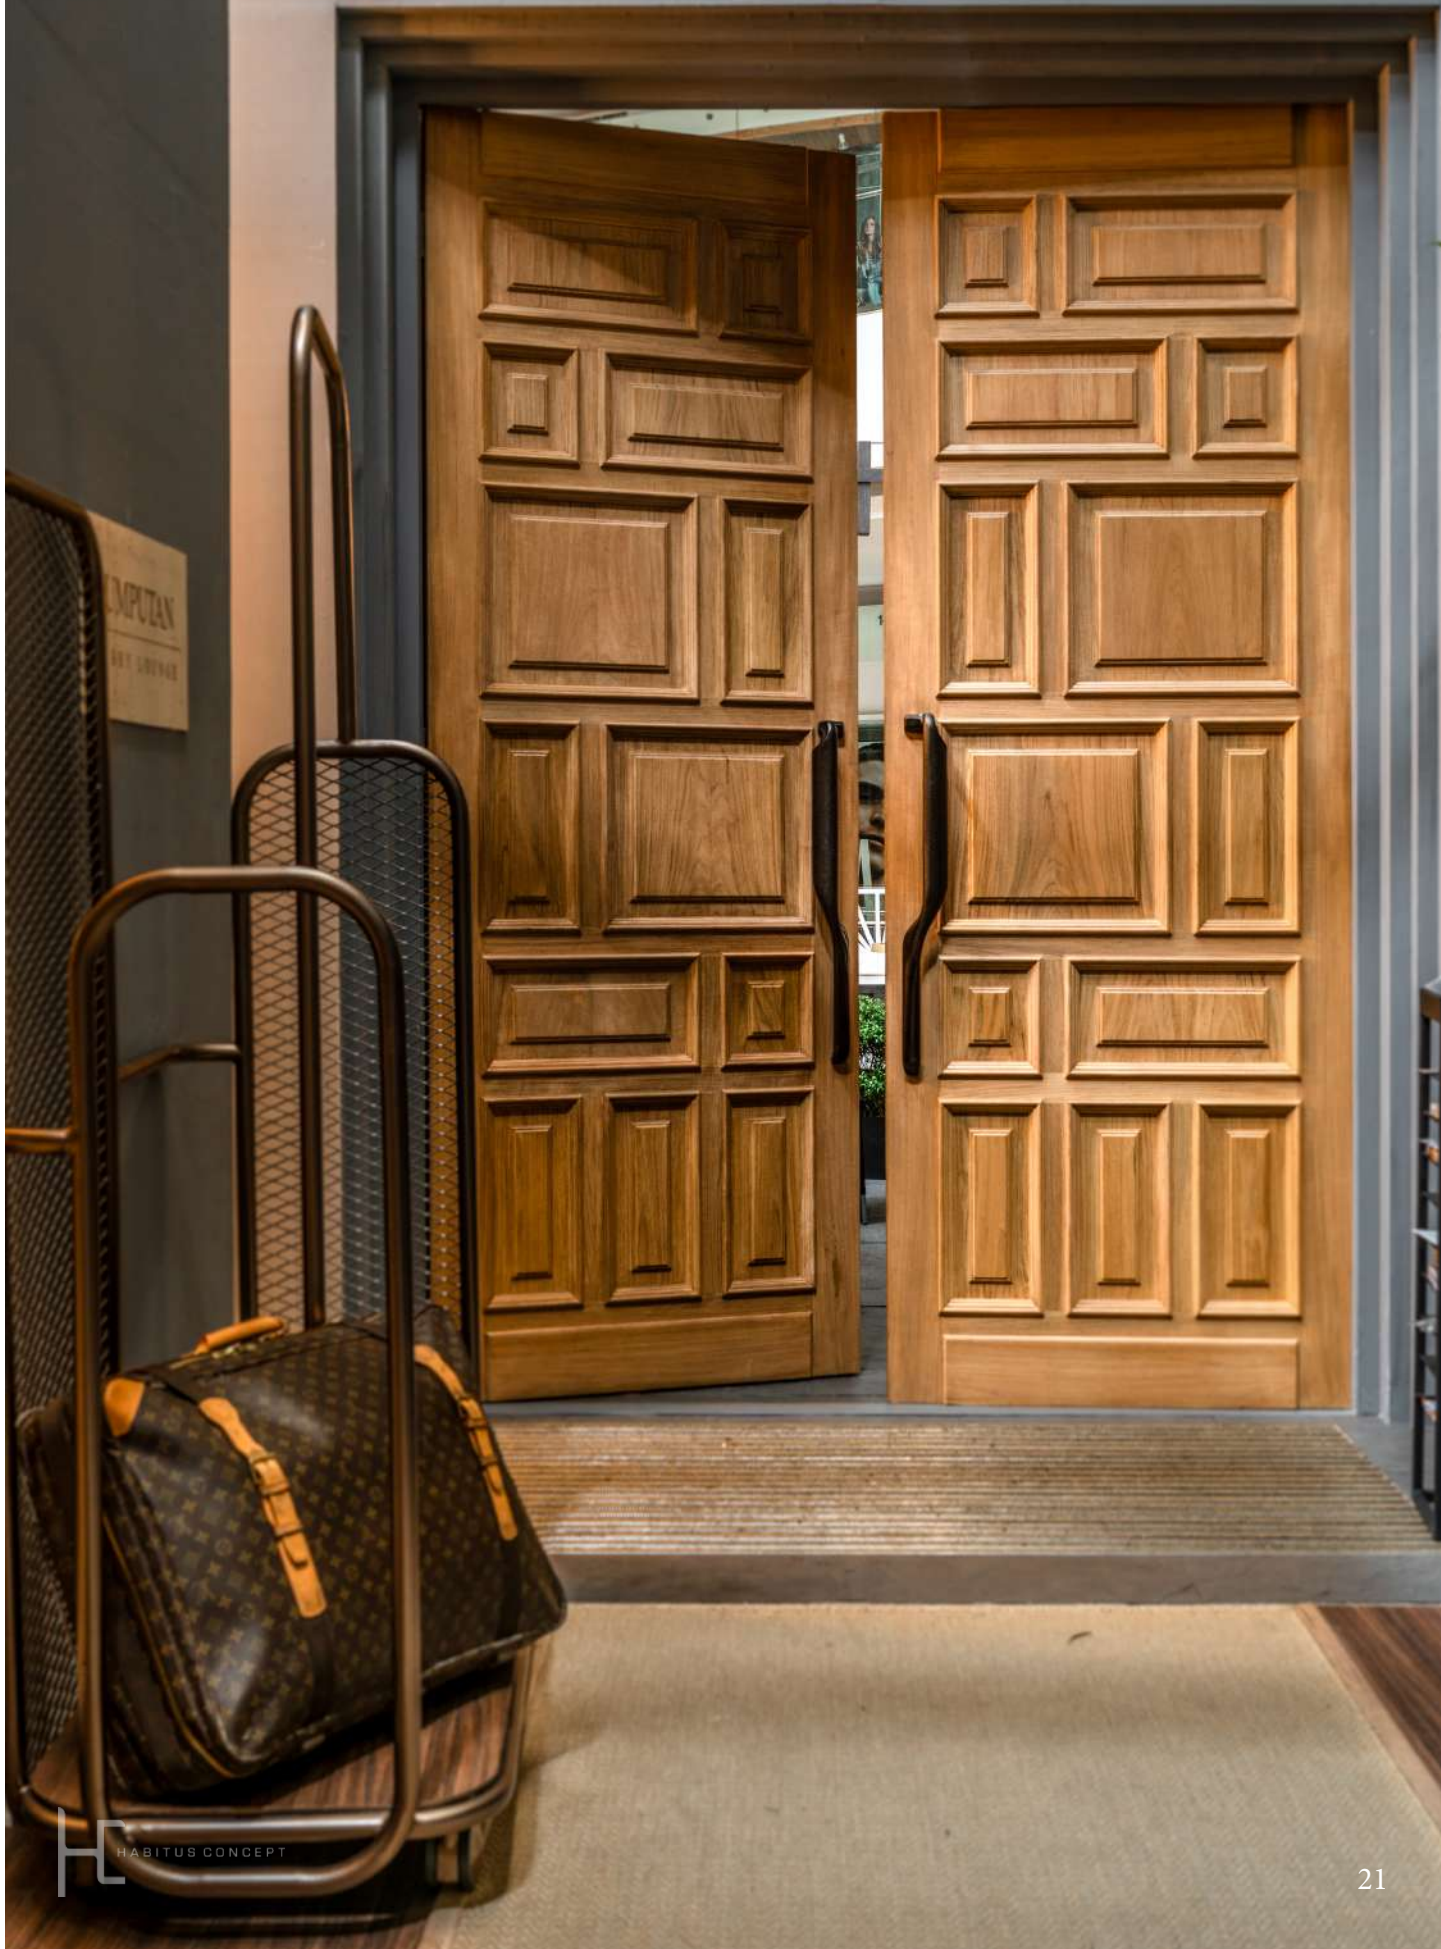

## The Van Dyke Handle

Project by AEDI Design Bureau  
Kebayoran Baru, Jakarta

The Butterfly Handle