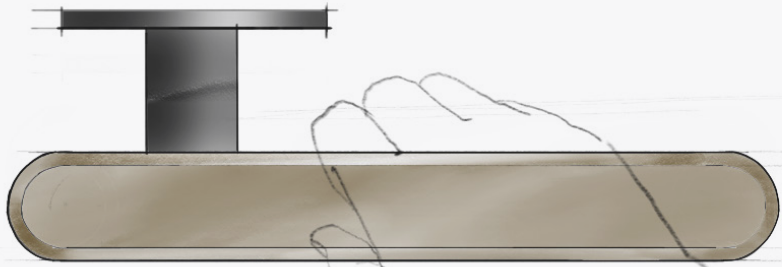

ROUNDED EDGE ↙