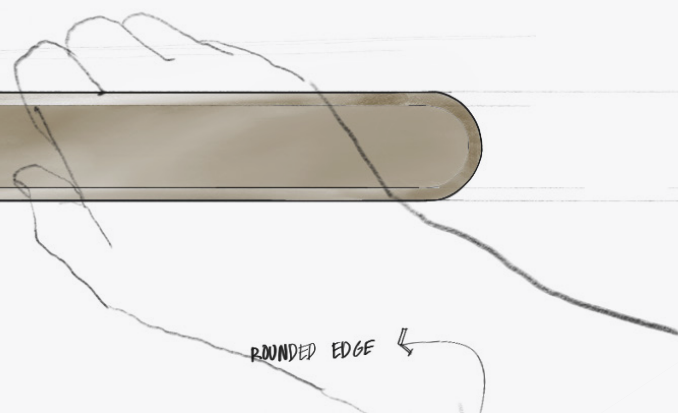

# ジャック

**JAKKU** accentuates the advancement of craftsmanship and Japanese approach to modern minimalism design on door handle.

**JAKKU** holds a distinguish meaning: as a part of one's personality to deliver an impeccable life experience in a space

**Lever** [Jakku] is proven as the simplest mechanism in the world, consisting of a rigid rod pivot at a fixed hinge, ever since Renaissance era.

**Allowing maximum load  
with minimum effort.**

Crafted in Tokushima Prefecture and  
anodized in Osaka, **Jakku** is ready to  
enrich one's experience.

Japan minimalist design-inspired  
Jakku is designed by **Eko Priharseno**  
from AEDI Interior Design and  
produced by **Union Corporation**  
**Japan (Elmes).**

ROUNDED EDGE ↙

BLACK / SMOOTH  
TEXTURE ↙