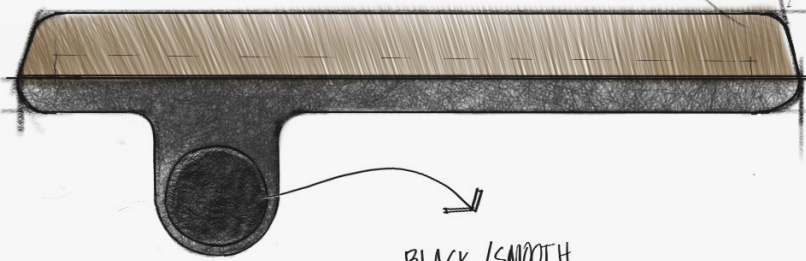

# ジャック

**JAKKU** accentuates the advancement of craftsmanship and Japanese approach to modern minimalism design on door handle.

**JAKKU** holds a distinguish meaning: as a part of one's personality to deliver an impeccable life experience in a space

**Lever** [Jakku] is proven as the simplest mechanism in the world, consisting of a rigid rod pivot at a fixed hinge, ever since Renaissance era.

**Allowing maximum load  
with minimum effort.**

Crafted in Tokushima Prefecture and  
anodized in Osaka, **Jakku** is ready to  
enrich one's experience.

Japan minimalist design-inspired  
Jakku is designed by **Eko Priharseno**  
from AEDI Interior Design and  
produced by **Union Corporation**  
**Japan (Elmes).**

ROUNDED EDGE ↙

BLACK / SMOOTH  
TEXTURE ↙