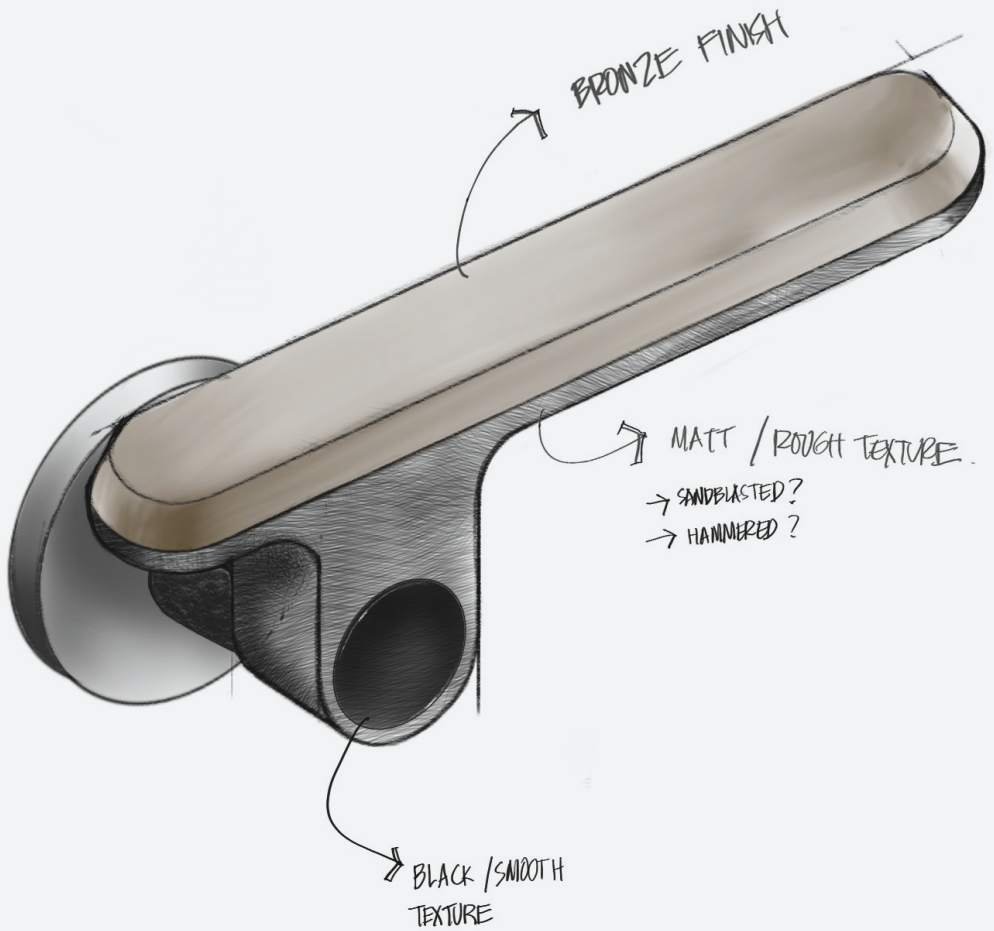

# ジャック

**JAKKU** accentuates the advancement of craftsmanship and Japanese approach to modern minimalism design on door handle.

**JAKKU** holds a distinguish meaning: as a part of one's personality to deliver an impeccable life experience in a space

**Lever** [Jakku] is proven as the simplest mechanism in the world, consisting of a rigid rod pivot at a fixed hinge, ever since Renaissance era.

**Allowing maximum load  
with minimum effort.**

Crafted in Tokushima Prefecture and  
anodized in Osaka, **Jakku** is ready to  
enrich one's experience.

Japan minimalist design-inspired  
Jakku is designed by **Eko Priharseno**  
from AEDI Interior Design and  
produced by **Union Corporation**  
**Japan (Elmes).**

ROUNDED EDGE ↙

BLACK / SMOOTH  
TEXTURE ↙