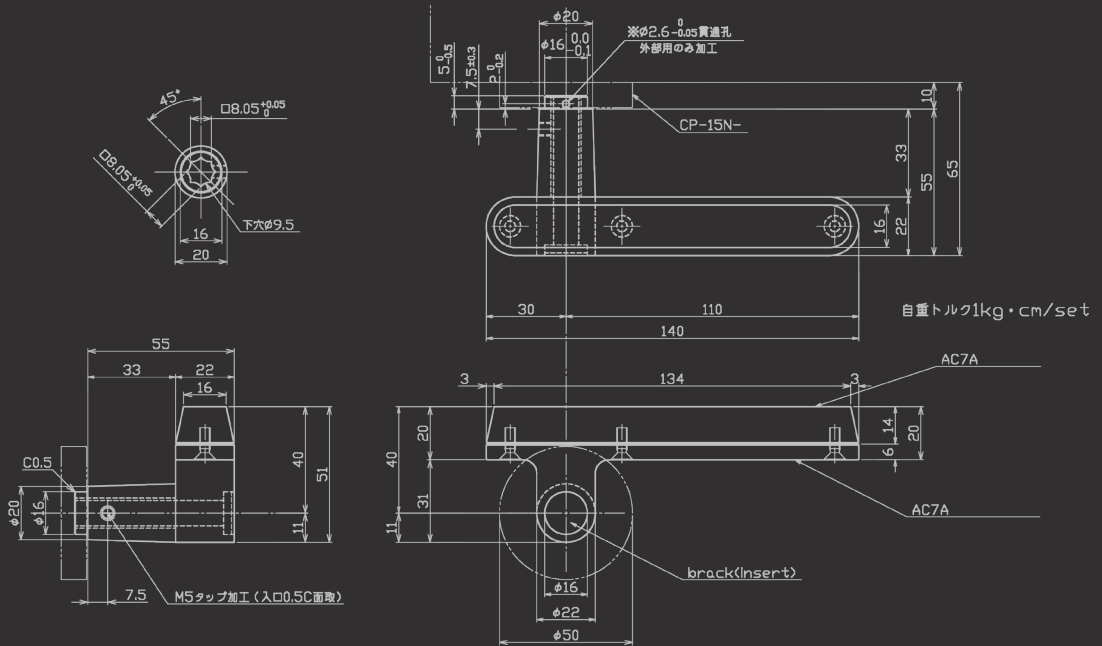

JAKKU COMPOSITION  
ALUMINIUM ANODIZED

LENGTH (L)  
140 MM

ROSE (R)  
50 MM

PROJECTION (P)  
65 MM

MAX GRIP WIDTH (W)  
22 MM

FINISHING  
BLACK  
GOLD  
UMBER  
GOLD / BLACK  
UMBER / BLACK