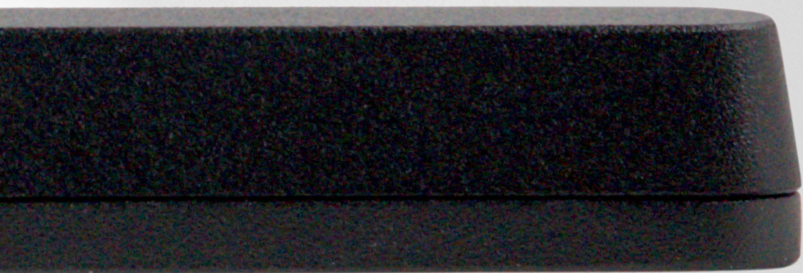

Considering comfort grip and long lasting aspect, **JAKKU** is developed with signature aluminum anodized material. To enhance personalization, **JAKKU** carries five contrasting color combination and various range of wood finishing.

JAKKU COMPOSITION  
ALUMINIUM ANODIZED

LENGTH (L)  
140 MM

ROSE (R)  
50 MM

PROJECTION (P)  
65 MM

MAX GRIP WIDTH (W)  
22 MM

FINISHING  
BLACK  
GOLD  
UMBER  
GOLD / BLACK  
UMBER / BLACK