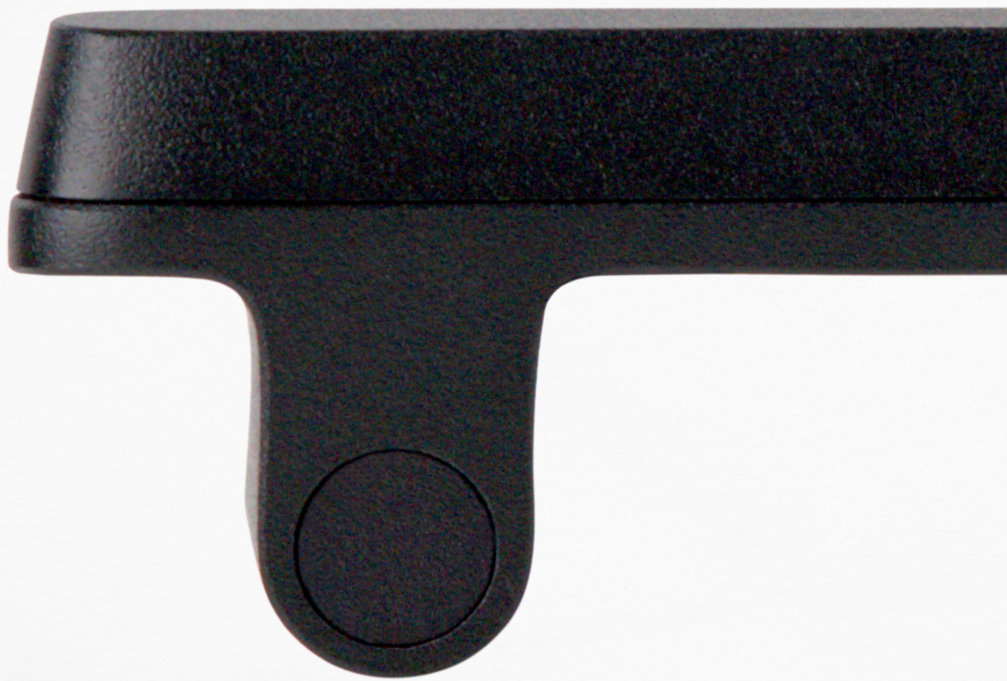

# ジャック

**JAKKU** accentuates the advancement of craftsmanship and Japanese approach to modern minimalism design on door handle.

**JAKKU** holds a distinguish meaning: as a part of one's personality to deliver an impeccable life experience in a space

**Lever** [Jakku] is proven as the simplest mechanism in the world, consisting of a rigid rod pivot at a fixed hinge, ever since Renaissance era.

**Allowing maximum load  
with minimum effort.**

Crafted in Tokushima Prefecture and  
anodized in Osaka, **Jakku** is ready to  
enrich one's experience.

Japan minimalist design-inspired  
Jakku is designed by **Eko Priharseno**  
from AEDI Interior Design and  
produced by **Union Corporation**  
**Japan (Elmes).**

ROUNDED EDGE ↙

BLACK / SMOOTH  
TEXTURE ↙

Considering comfort grip and long lasting aspect, **JAKKU** is developed with signature aluminum anodized material. To enhance personalization, **JAKKU** carries five contrasting color combination and various range of wood finishing.